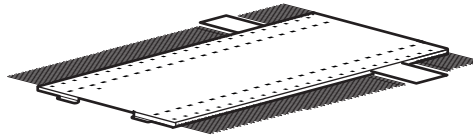

Roof for NetShelter™ SX 750 mm Networking Cabinet

AR7252, AR7716

Networking Roof (1)

Installation