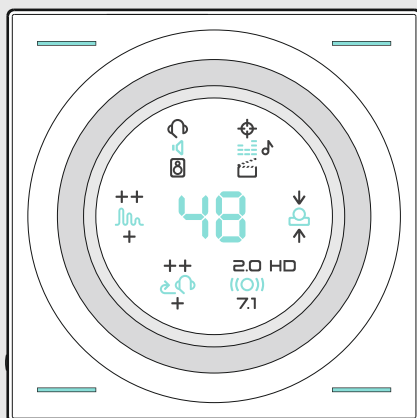

For full user guide go to

eposaudio.com/gaming/downloads

For firmware upgrade go to

eposaudio.com/gaming/downloads

EPDS | SENNHEISER

Quick Guide

GSX 1000

Headset Amplifier

DSEA A/S

Kongebakken 9, DK-2765 Smørum, Denmark
www.eposaudio.com

Printed in China, Publ. 07/20, 770-00121/A04

Connecting loudspeakers

Connecting a headset